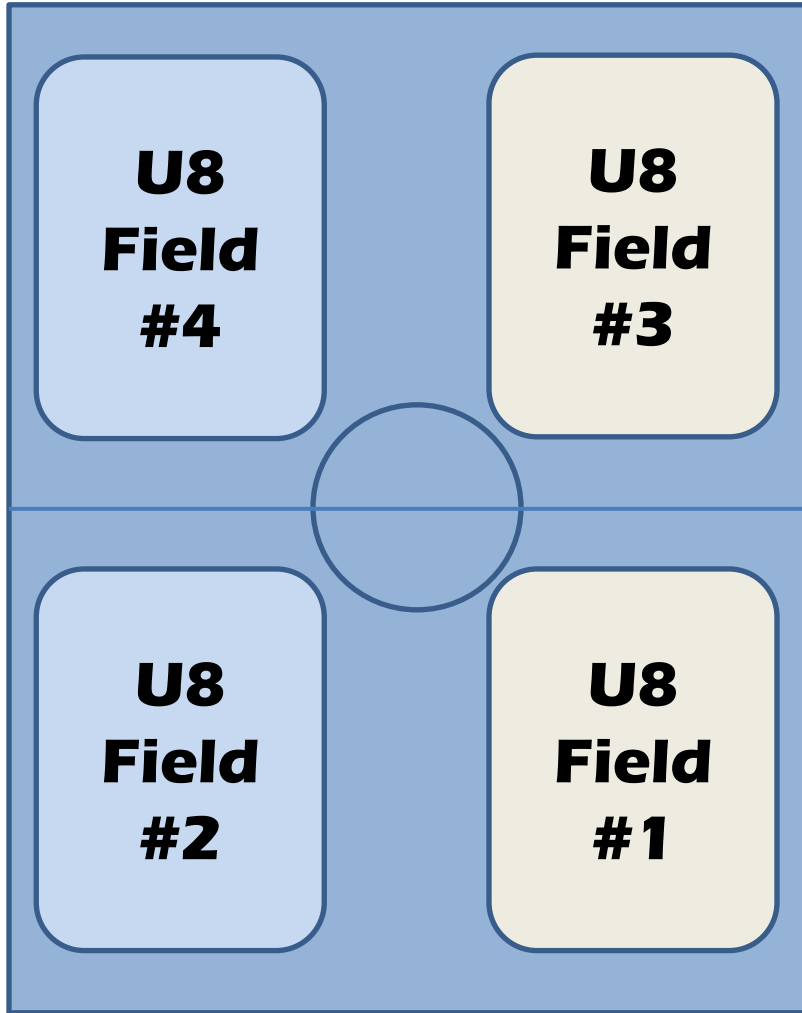

Petrovitsky Park Mod Field Layout

Soccer Field #2

Soccer Field #1

= Primary Fields

= Backup Fields

North