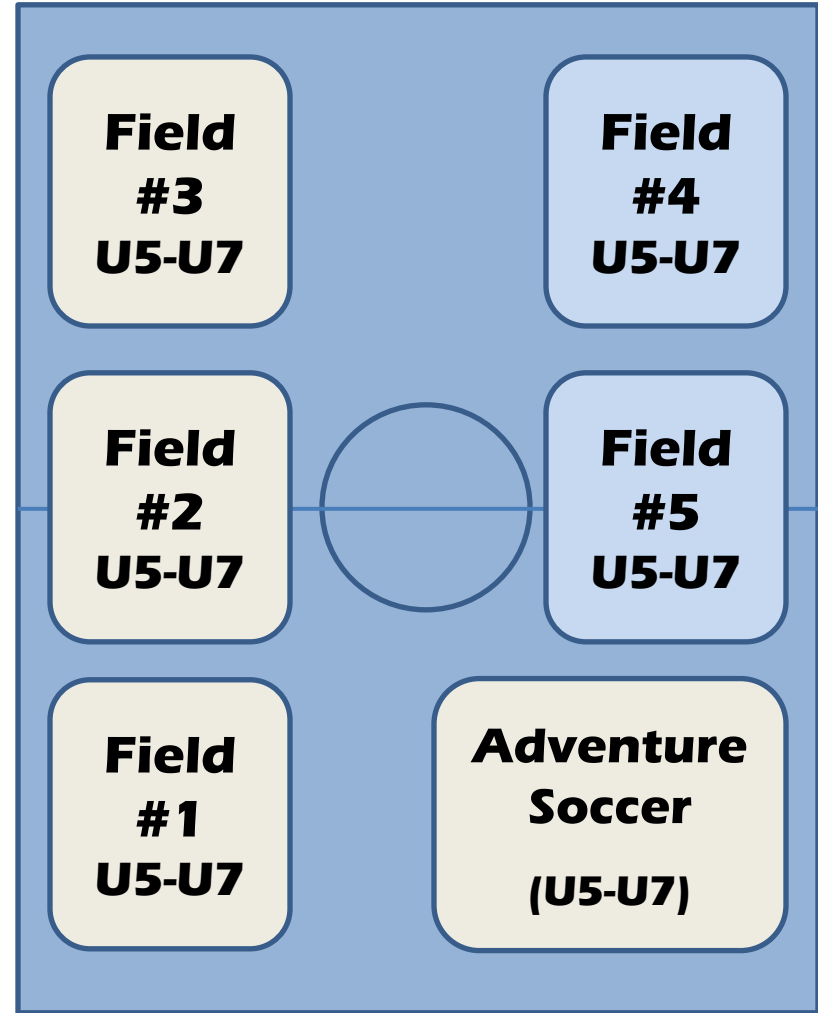

Petrovitsky Park Mod Field Layout

Soccer Field #2

Soccer Field #1

= Primary Fields

= Backup Fields

North